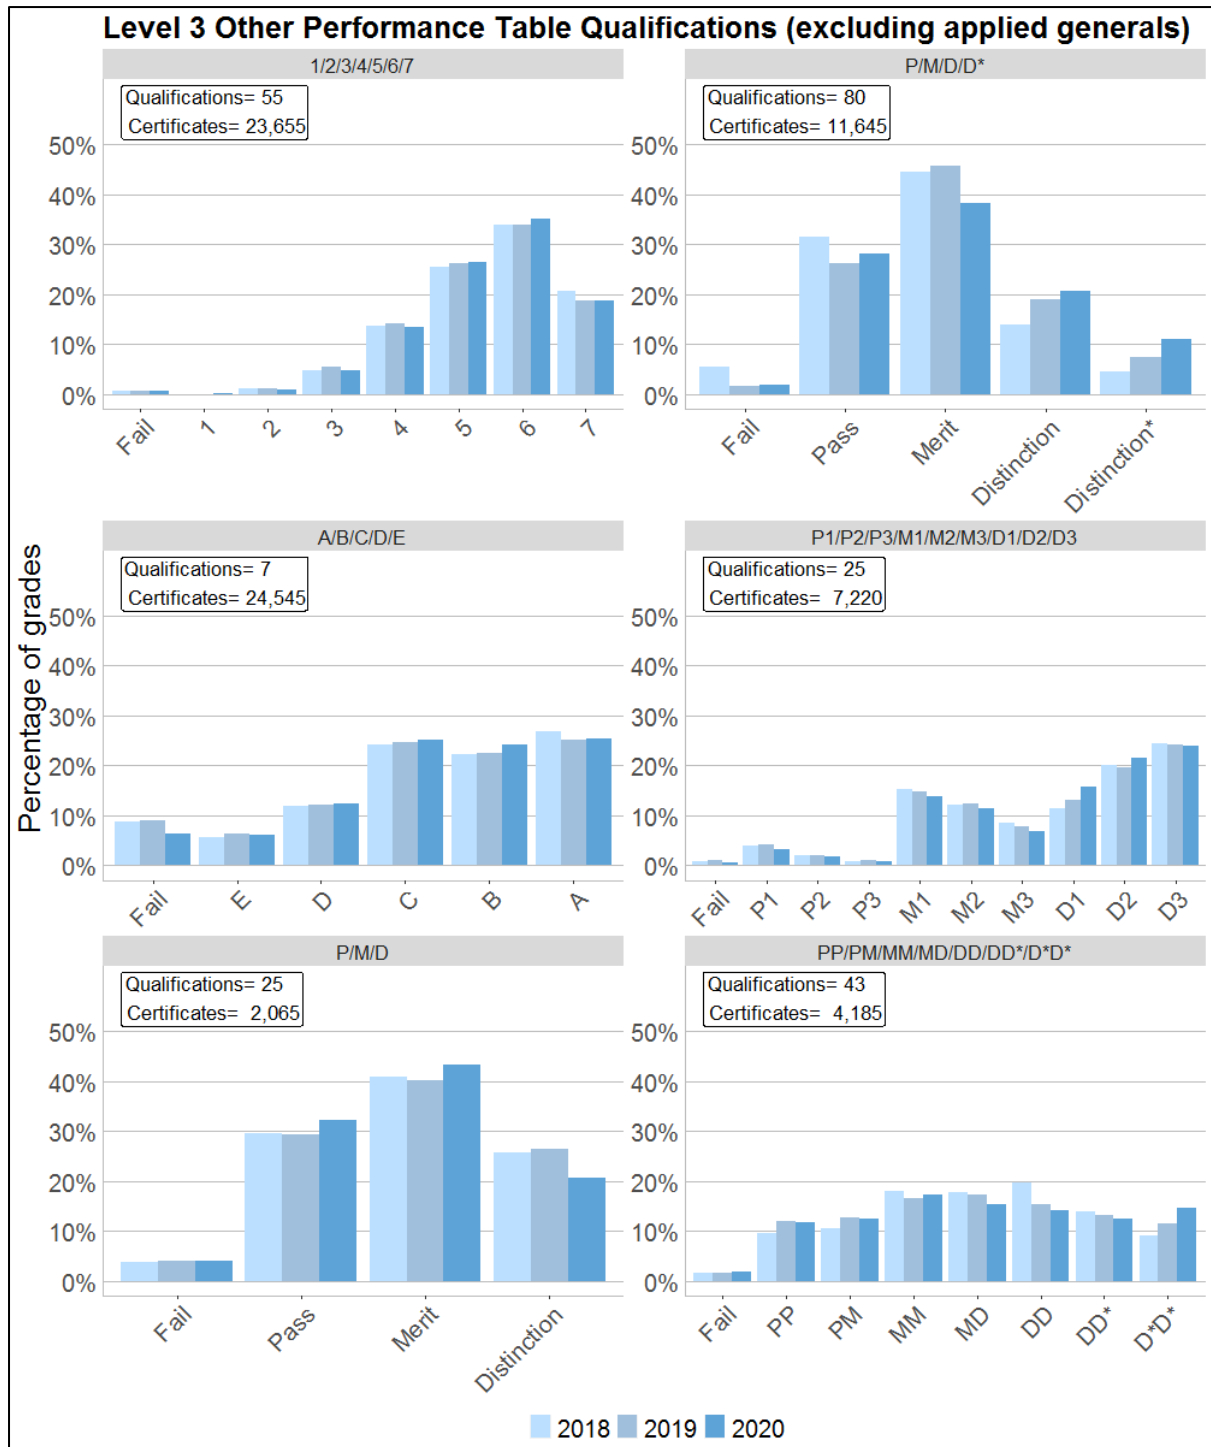

Figure 5. Grade distributions for Level 3 Applied General qualifications by grading structure

Note: The numbers of qualifications and certificates given in the text boxes relate to 2020 only. Numbers of certificates have been rounded to the nearest 5.

Figure 6. Grade distributions for other Level 3 PTQs by grading structure

Note: The numbers of qualifications and certificates given in the text boxes relate to 2020 only. Numbers of certificates have been rounded to the nearest 5.