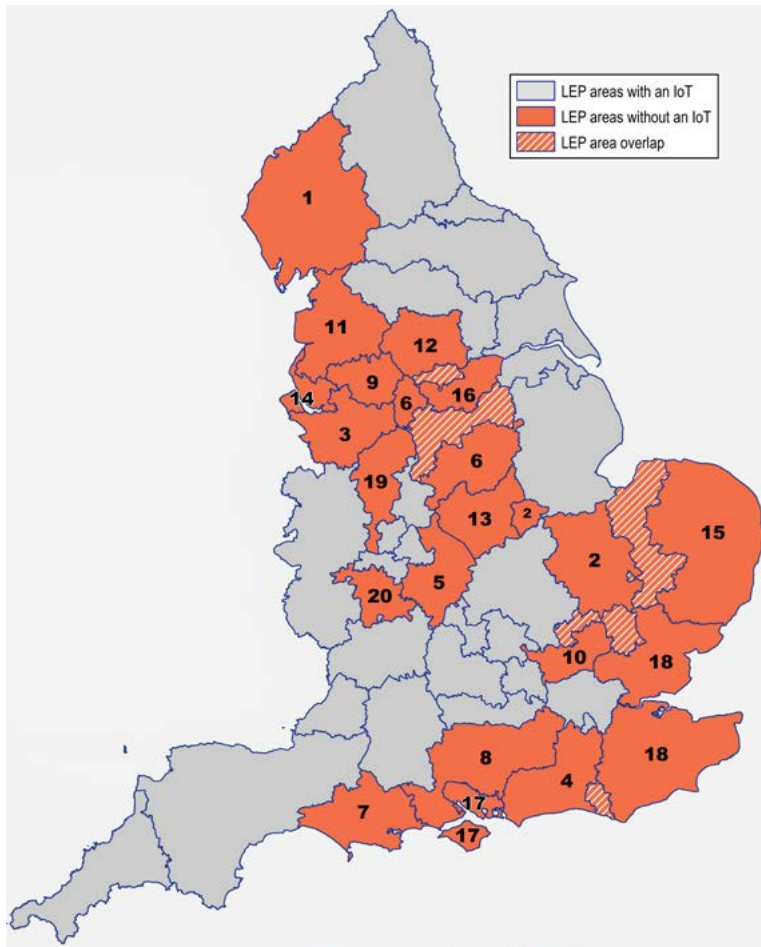

Local Enterprise Partnerships not covered by an IoT

Local Enterprise Partnership Area without an IoT:

1. Cumbria
2. Cambridgeshire & Peterborough
3. Cheshire & Warrington
4. Coast to Capital
5. Coventry & Warwickshire
6. Derby, Derbyshire, Nottingham, Nottinghamshire (D2N2)
7. Dorset
8. Enterprise M3
9. Greater Manchester
10. Hertfordshire
11. Lancashire
12. Leeds City Region
13. Leicester & Leicestershire
14. Liverpool City Region
15. New Anglia
16. Sheffield City Region
17. Solent
18. South East
19. Stoke-on-Trent & Staffordshire
20. Worcestershire