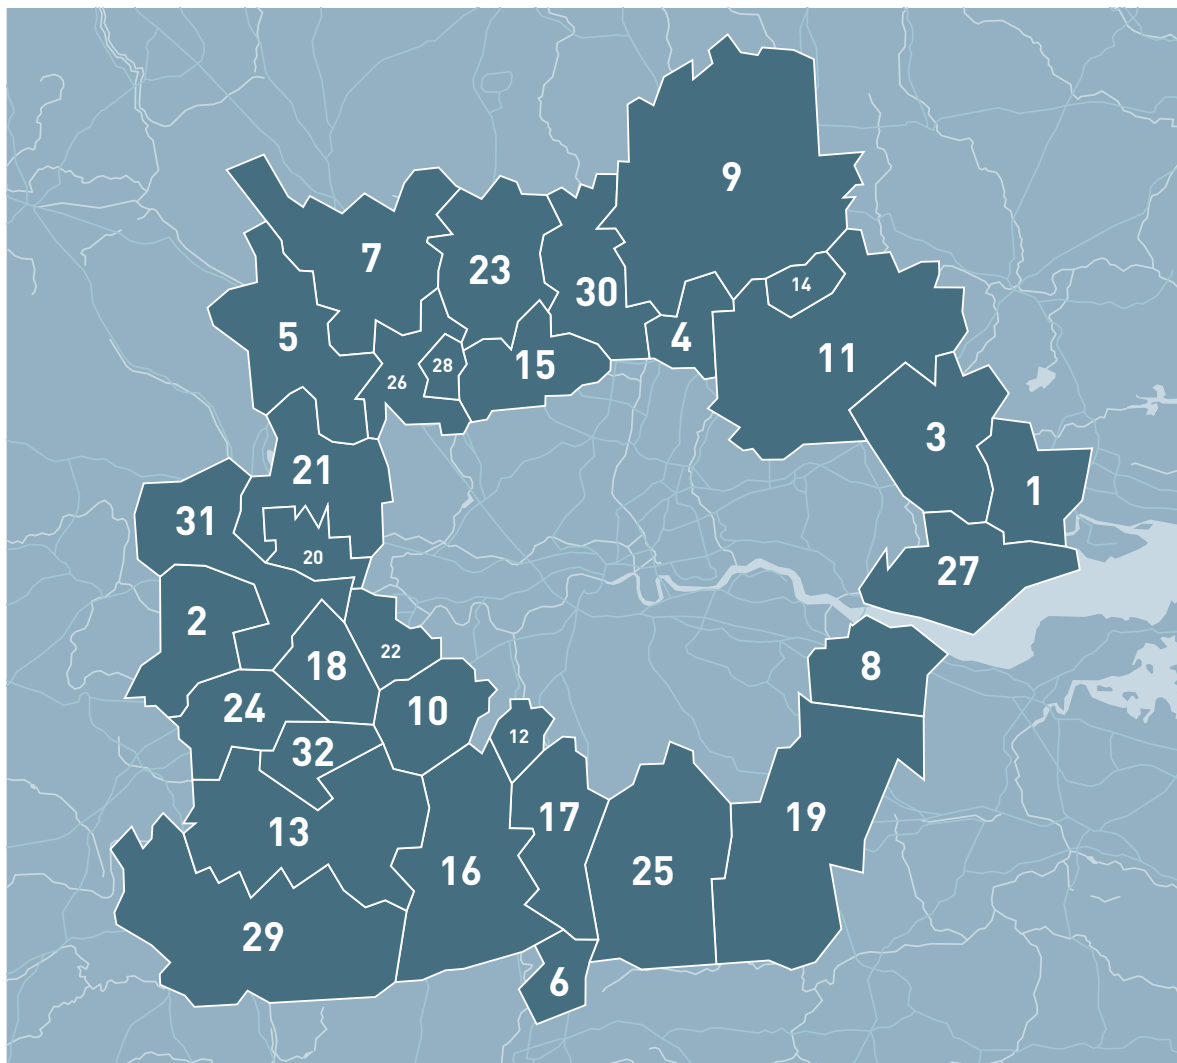

Local authority areas within the ESFA's definition of London's "fringe"

- | | |
|-----------------------------|--------------------------------|
| 1 Basildon | 17 Reigate & Banstead |
| 2 Bracknell Forest | 18 Runnymede |
| 3 Brentwood | 19 Sevenoaks |
| 4 Broxbourne | 20 Slough |
| 5 Chiltern | 21 South Bucks |
| 6 Crawley | 22 Spelthorne |
| 7 Dacorum | 23 St Albans |
| 8 Dartford | 24 Surrey Heath |
| 9 East Hertfordshire | 25 Tandridge |
| 10 Elmbridge | 26 Three Rivers |
| 11 Epping Forest | 27 Thurrock |
| 12 Epsom & Ewell | 28 Watford |
| 13 Guildford | 29 Waverley |
| 14 Harlow | 30 Welwyn Hatfield |
| 15 Hertsmere | 31 Windsor & Maidenhead |
| 16 Mole Valley | 32 Woking |