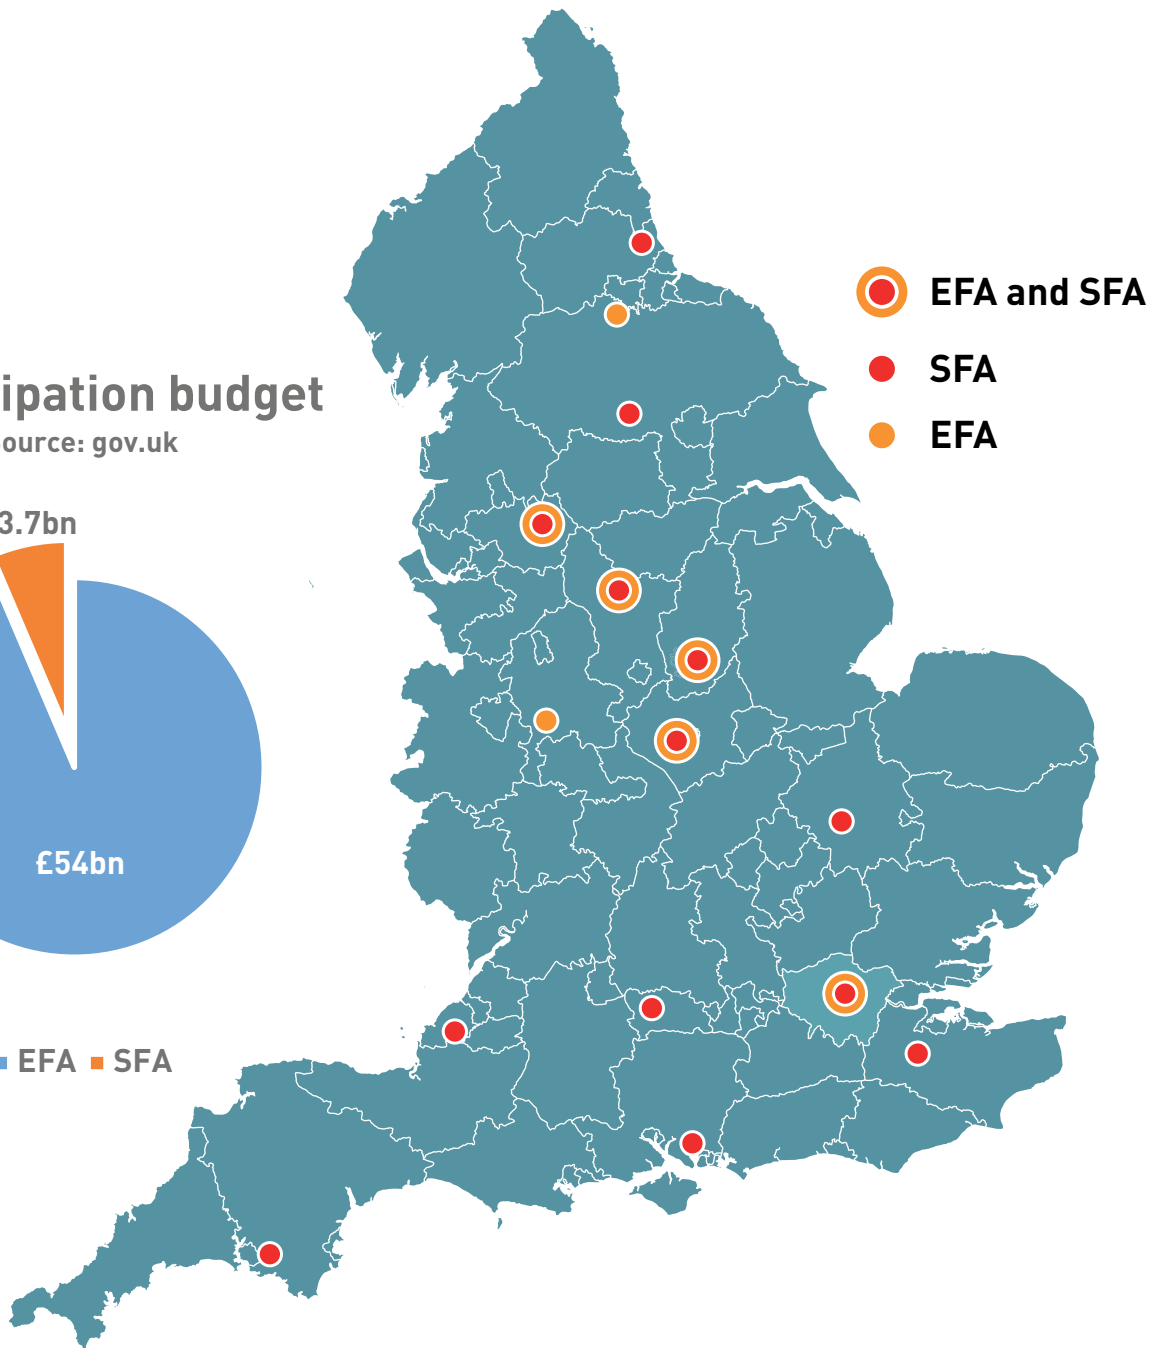

Participation budget

Source: gov.uk

■ EFA ■ SFA

Monthly permanent staff count at the EFA and SFA

Source: Monthly workforce management information on gov.uk

EFA staff based in London, Coventry, Sheffield, Darlington, Manchester, Nottingham and Bristol

SFA staff based in Birmingham, Bristol, Cambridge, Chatham, Coventry, Fareham, Gateshead, Leeds, London, Manchester, Nottingham, Plymouth, Reading, Sheffield