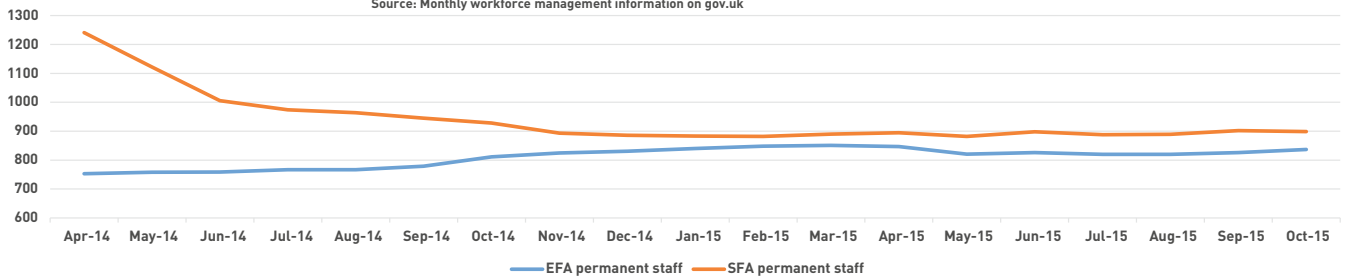

Participation budget

Source: gov.uk

■ EFA ■ SFA

Monthly permanent staff count at the EFA and SFA

Source: Monthly workforce management information on gov.uk

EFA staff based in London, Coventry, Sheffield, Darlington, Manchester, Nottingham and Bristol