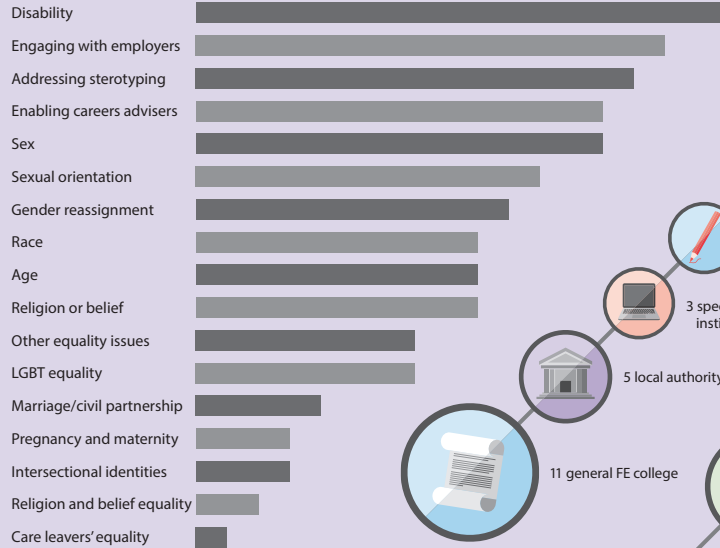

PROJECT STATS

Of the 29 projects, there were 10 small (under £10,000) and 19 large (£10,000-£30,000).

Range of equality characteristics and topic areas covered

Range of providers

Areas of coverage