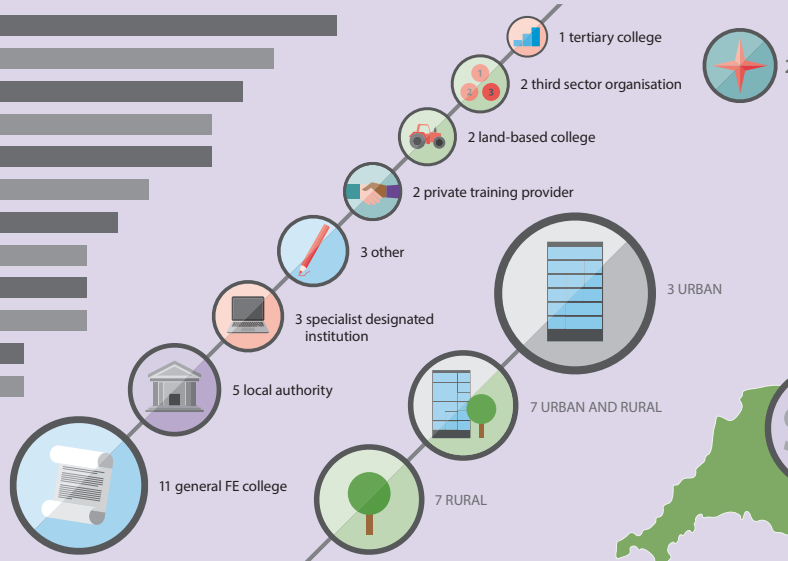

PROJECT STATS

Of the 29 projects, there were 10 small (under £10,000) and 19 large (£10,000-£30,000).

Range of equality characteristics and topic areas covered

Range of providers

Areas of coverage